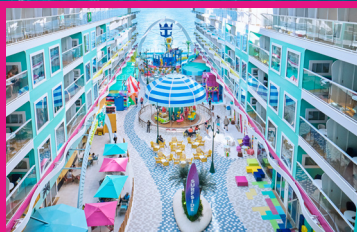

STAR OF THE SEAS

DATOS BÁSICOS

DESTACADOS

- SURFSIDE
- CATEGORY 6
- AQUADOME
- CROWN'S EDGE
- ULTIMATE FAMILY TOWNHOUSE

PARA COMER

INCLUIDOS

- AQUADOME MARKET
- BASECAMP
- COASTAL KITCHEN
- DINING ROOM
- EL LOCO FRESH
- PARK CAFÉ
- PEARL CAFÉ
- SORRENTO'S
- SPRINKLES
- SURFSIDE BITES
- SURFSIDE EATERY
- THE GROVE
- WINDJAMMER

NIÑOS Y ADOLESCENTES

- ADVENTURE OCEAN
- BABY BAY
- PLAYSCAPE
- SALA DE JUEGOS
- SOCIAL020
- SPLASHAWAY BAY

OTROS SERVICIOS

- 8 VECINDARIOS
- ABSOLUTE ZERO
- AQUATHEATER
- BAÑERAS DE HIDROMASAJE
- CARRUSEL
- CASINO ROYALE
- CENTRO MÉDICO
- CONFERENCE CENTER
- FITNESS CENTER
- FLOWRIDER
- LASER TAG
- MINIGOLF
- PARED DE ESCALAR
- PISCINAS
- PISTA PARA CORRER
- ROYAL ESCAPE ROOM
- ROYAL THEATER
- SPORTS COURT
- THE GROVE SUITE SUN DECK
- THE OVERLOOK PODS
- THE PEARL
- TO DRY FOR
- VITALITY SPA
- VOOM POWERED BY STARLINK