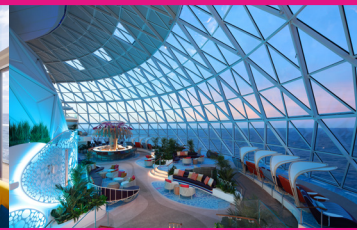

PARA COMER

INCLUIDOS

- AQUADOME MARKET **NUEVO**
- BASECAMP **NUEVO**
- COASTAL KITCHEN
- DINING ROOM
- EL LOCO FRESH
- PARK CAFÉ
- PEARL CAFÉ **NUEVO**
- SORRENTO'S
- SPRINKLES
- SURFSIDE BITES **NUEVO**
- SURFSIDE EATERY **NUEVO**
- THE GROVE **NUEVO**
- WINDJAMMER

ESPECIALIDAD

- CELEBRATION TABLE **NUEVO**
- CHEF'S TABLE
- CHOPS GRILLE
- DESSSERTED **NUEVO**
- EMPIRE SUPPER CLUB **NUEVO**
- GIOVANNI'S ITALIAN KITCHEN & WINE BAR
- HOOKED SEAFOOD
- IZUMI
- IZUMI IN THE PARK **NUEVO**
- PIER 7 **NUEVO**
- STARBUCKS
- SUGAR BEACH
- TRELIS BAR
- VITALITY CAFÉ

BARES Y SALONES

- 1400 LOBBY BAR **NUEVO**
- BOLEROS
- BUBBLES **NUEVO**
- CANTINA FRESCA
- DUELING PIANOS **NUEVO**
- HIDEAWAY BAR **NUEVO**
- LOU'S JAZZ 'N BLUES **NUEVO**
- MUSIC HALL
- PLAYMAKERS SPORTS BAR & ARCADE
- POINT & FEATHER
- RYE & BEAN **NUEVO**
- SCHOONER BAR
- SPOTLIGHT KARAOKE
- SWIM & TONIC **NUEVO**
- THE ATTIC
- THE LEMON POST **NUEVO**
- THE LIME & COCONUT **NUEVO**
- THE OVERLOOK **NUEVO**

NIÑOS Y ADOLESCENTES

- ADVENTURE OCEAN
- BABY BAY
- PLAYSCAPE
- SALA DE JUEGOS
- SOCIAL020
- SPLASHAWAY BAY

OTROS SERVICIOS

- 8 VECINDARIOS
- ABSOLUTE ZERO **NUEVO**
- AQUATHEATER
- BAÑERAS DE HIDROMASAJE
- CARRUSEL
- CASINO ROYALE
- CENTRO MÉDICO
- CONFERENCE CENTER
- FITNESS CENTER
- FLOWRIDER
- LASER TAG
- MINIGOLF
- PARED DE ESCALAR
- PISCINAS
- PISTA PARA CORRER
- ROYAL ESCAPE ROOM
- ROYAL THEATER
- SPORTS COURT
- THE GROVE SUITE
- SUN DECK **NUEVO**
- THE PEARL **NUEVO**
- THE OVERLOOK PODS **NUEVO**
- TO DRY FOR
- VITALITY SPA
- VOOM POWERED BY STARLINK

20 CUBIERTAS TOTALES

18 CUBIERTAS PARA VIAJEROS

2.350 TRIPULACIÓN

(INTERNACIONAL)

2.805 CUARTOS

5.610 HUÉSPEDES

(EN OCUPACIÓN DOBLE)

248.663 GT

1.196 PIES, 364 METROS DE LARGO

219 PIES, 66 METROS DE ANCHO

29 PIES, 9 METROS CALADO

CONSTRUIDO EN

MEYER TURKU, TURKU, FINLAND

VIAJE INAUGURAL

27 DE ENERO DE 2024

ICON OF ICON

LIONEL MESSI

Updated 9.12.24