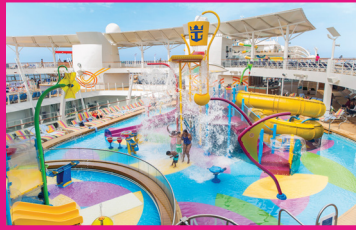

HARMONY OF THE SEAS

FAST FACTS

HIGHLIGHTS

- SPLASHAWAY BAY
- THE ULTIMATE ABYSS
- THE PERFECT STORM

DINING

COMPLIMENTARY

- BOARDWALK DOG HOUSE
- CAFÉ PROMENADE
- DINING ROOM
- MINI BITES
- PARK CAFÉ
- SOLARIUM BISTRO
- SORRENTO'S
- WINDJAMMER

KIDS & TEENS

- ADVENTURE OCEAN
- ARCADE
- FUEL TEEN DISCO
- THE BACK DECK
- THE LIVING ROOM
- THE PUZZLE BREAK

OTHER AMENITIES

- 7 NEIGHBORHOODS
- AQUATHEATER
- CARD ROOM
- CAROUSEL
- CASINO ROYALE
- CONFERENCE CENTER
- FLOWRIDERS
- FOCUS & PICTURE THIS
- JOGGING TRACK
- KING OF THE WORLD
- LIBRARY
- MINI GOLF
- ON AIR CLUB
- PING PONG TABLES
- POOLS
- ROCK CLIMBING WALLS
- ROYAL THEATER
- SOLARIUM
- SPORTS COURT
- STUDIO B
- VITALITY SPA & FITNESS CENTER
- VOOM POWERED BY STARLINK
- WHIRLPOOLS
- ZIP LINE